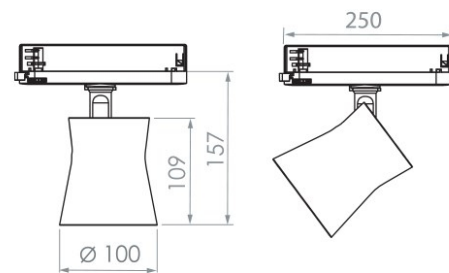

S90-SPOT

Accent light

Technical description

Light source	LED 2000 - 3500 Lumen Out. Colour temperature 3000/4000 K, CRI Ra 90, MacAdams 3
Driver	HF or DALI dimmable 100-1% with DALI dimmer.
Body material & colour	Housing in powder painted die-cast aluminum in matt white or black. Luminaires are delivered with a HF or DALI driver integrated in the track mount.

Mounting	Mounted to 3-circuit track that has to be ordered separately. S90 HF (on/off) – Glamox Pro Track or Global Track S90 DALI – Glamox Pro DALI or Global Pulse (tracks dated after Aug 2020)
Optic	Spot, medium, wide or extreme wide beam aluminum reflector.

Measurement drawings

S90-Spot

S90 Spot DALI