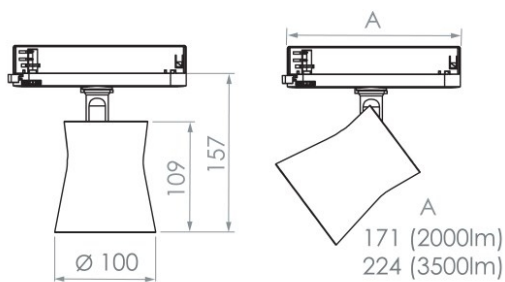

S90-SPOT

Accent light

Technical description

Light source	LED 2000 - 3500 Lumen Out. Colour temperature 3000/4000 K, CRI Ra 90, MacAdams 3
Driver	HF or DALI dimmable 100-1% with DALI dimmer.
Body material & colour	Housing in powder painted die-cast aluminum in matt white or black. Luminaires are delivered with a HF or DALI driver integrated in the track mount.

Mounting	Mounted to 3-circuit track that has to be ordered separately. S90 HF (on/off) – Glamox Pro Track or Global Track S90 DALI – Glamox Pro DALI or Global Pulse (tracks dated after Aug 2020)
Optic	Spot, medium, wide or extreme wide beam aluminum reflector.

Measurement drawings

S90-Spot

S90 Spot DALI